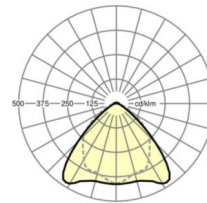

LIGHTING TECHNOLOGY

Placement	LED, Colour rendering/Light colour CRI ≥ 80 / 4000K
Colour tolerance (MacAdam)	3SDCM
Nominal luminous flux	11309lm
Nominal luminous flux-emergency lighting mode	933lm
LED service life	70000h L80/B10 (Tq 30°C), 100000h L80/B50 (Tq 25°C)
Luminaire luminous efficiency	179lm/W
Beam angle	95° (C0) / 95° (C90)
UGR lat./long.	23.8 / 25.2

MECHANICS

Housing colour	traffic white RAL 9016
Dimensions (LxWxH/DxH)	1531mm x 55mm x 37mm
Weight (net)	1.95kg
Type of installation	Mounting rail system installation, Light structure

DEEP-LINK

<https://www.regiolux.de/en/article/19510007370>

Reference	LED 11000lm 840
ηLB	100 %
Φ ↓/↑	98 % / 2 %
UGR lat./long.	23.8 / 25.2

Dimensions

L	1531 mm	Length
B	55 mm	Width
H	37 mm	Height
