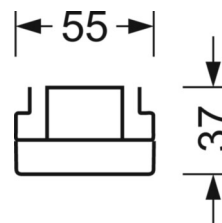

LIGHTING TECHNOLOGY

Placement	LED, Colour rendering/Light colour CRI ≥ 80 / 4000K
Colour tolerance (MacAdam)	3SDCM
Nominal luminous flux	11309lm
Nominal luminous flux-emergency lighting mode	933lm
LED service life	70000h L80/B10 (Tq 30°C), 100000h L80/B50 (Tq 25°C)
Luminaire luminous efficiency	179lm/W
Beam angle	95° (C0) / 95° (C90)
UGR lat./long.	23.8 / 25.2

MECHANICS

Housing colour	traffic white RAL 9016
Dimensions (LxWxH/DxH)	1531mm x 55mm x 37mm
Weight (net)	1.95kg
Type of installation	Mounting rail system installation, Light structure

DEEP-LINK

<https://www.regiolux.de/en/article/19510007370>

Reference	LED 11000lm 840
ηLB	100 %
Φ ↓/↑	98 % / 2 %
UGR lat./long.	23.8 / 25.2

Dimensions

L	1531 mm	Length
B	55 mm	Width
H	37 mm	Height
