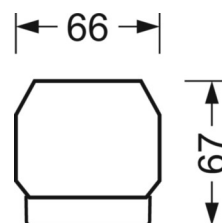

MECHANICS

Housing colour	traffic white RAL 9016
Dimensions (LxWxH/DxH)	1531mm x 55mm x 37mm
Weight (net)	1.95kg
Type of installation	Mounting rail system installation, Light structure

DEEP-LINK

<https://www.regiolux.de/en/article/19510007370>

Reference	LED 11000lm 840
ηLB	100 %
Φ ↓/↑	98 % / 2 %
UGR lat./long.	23.8 / 25.2

Dimensions

L	1531 mm	Length
B	55 mm	Width
H	37 mm	Height
